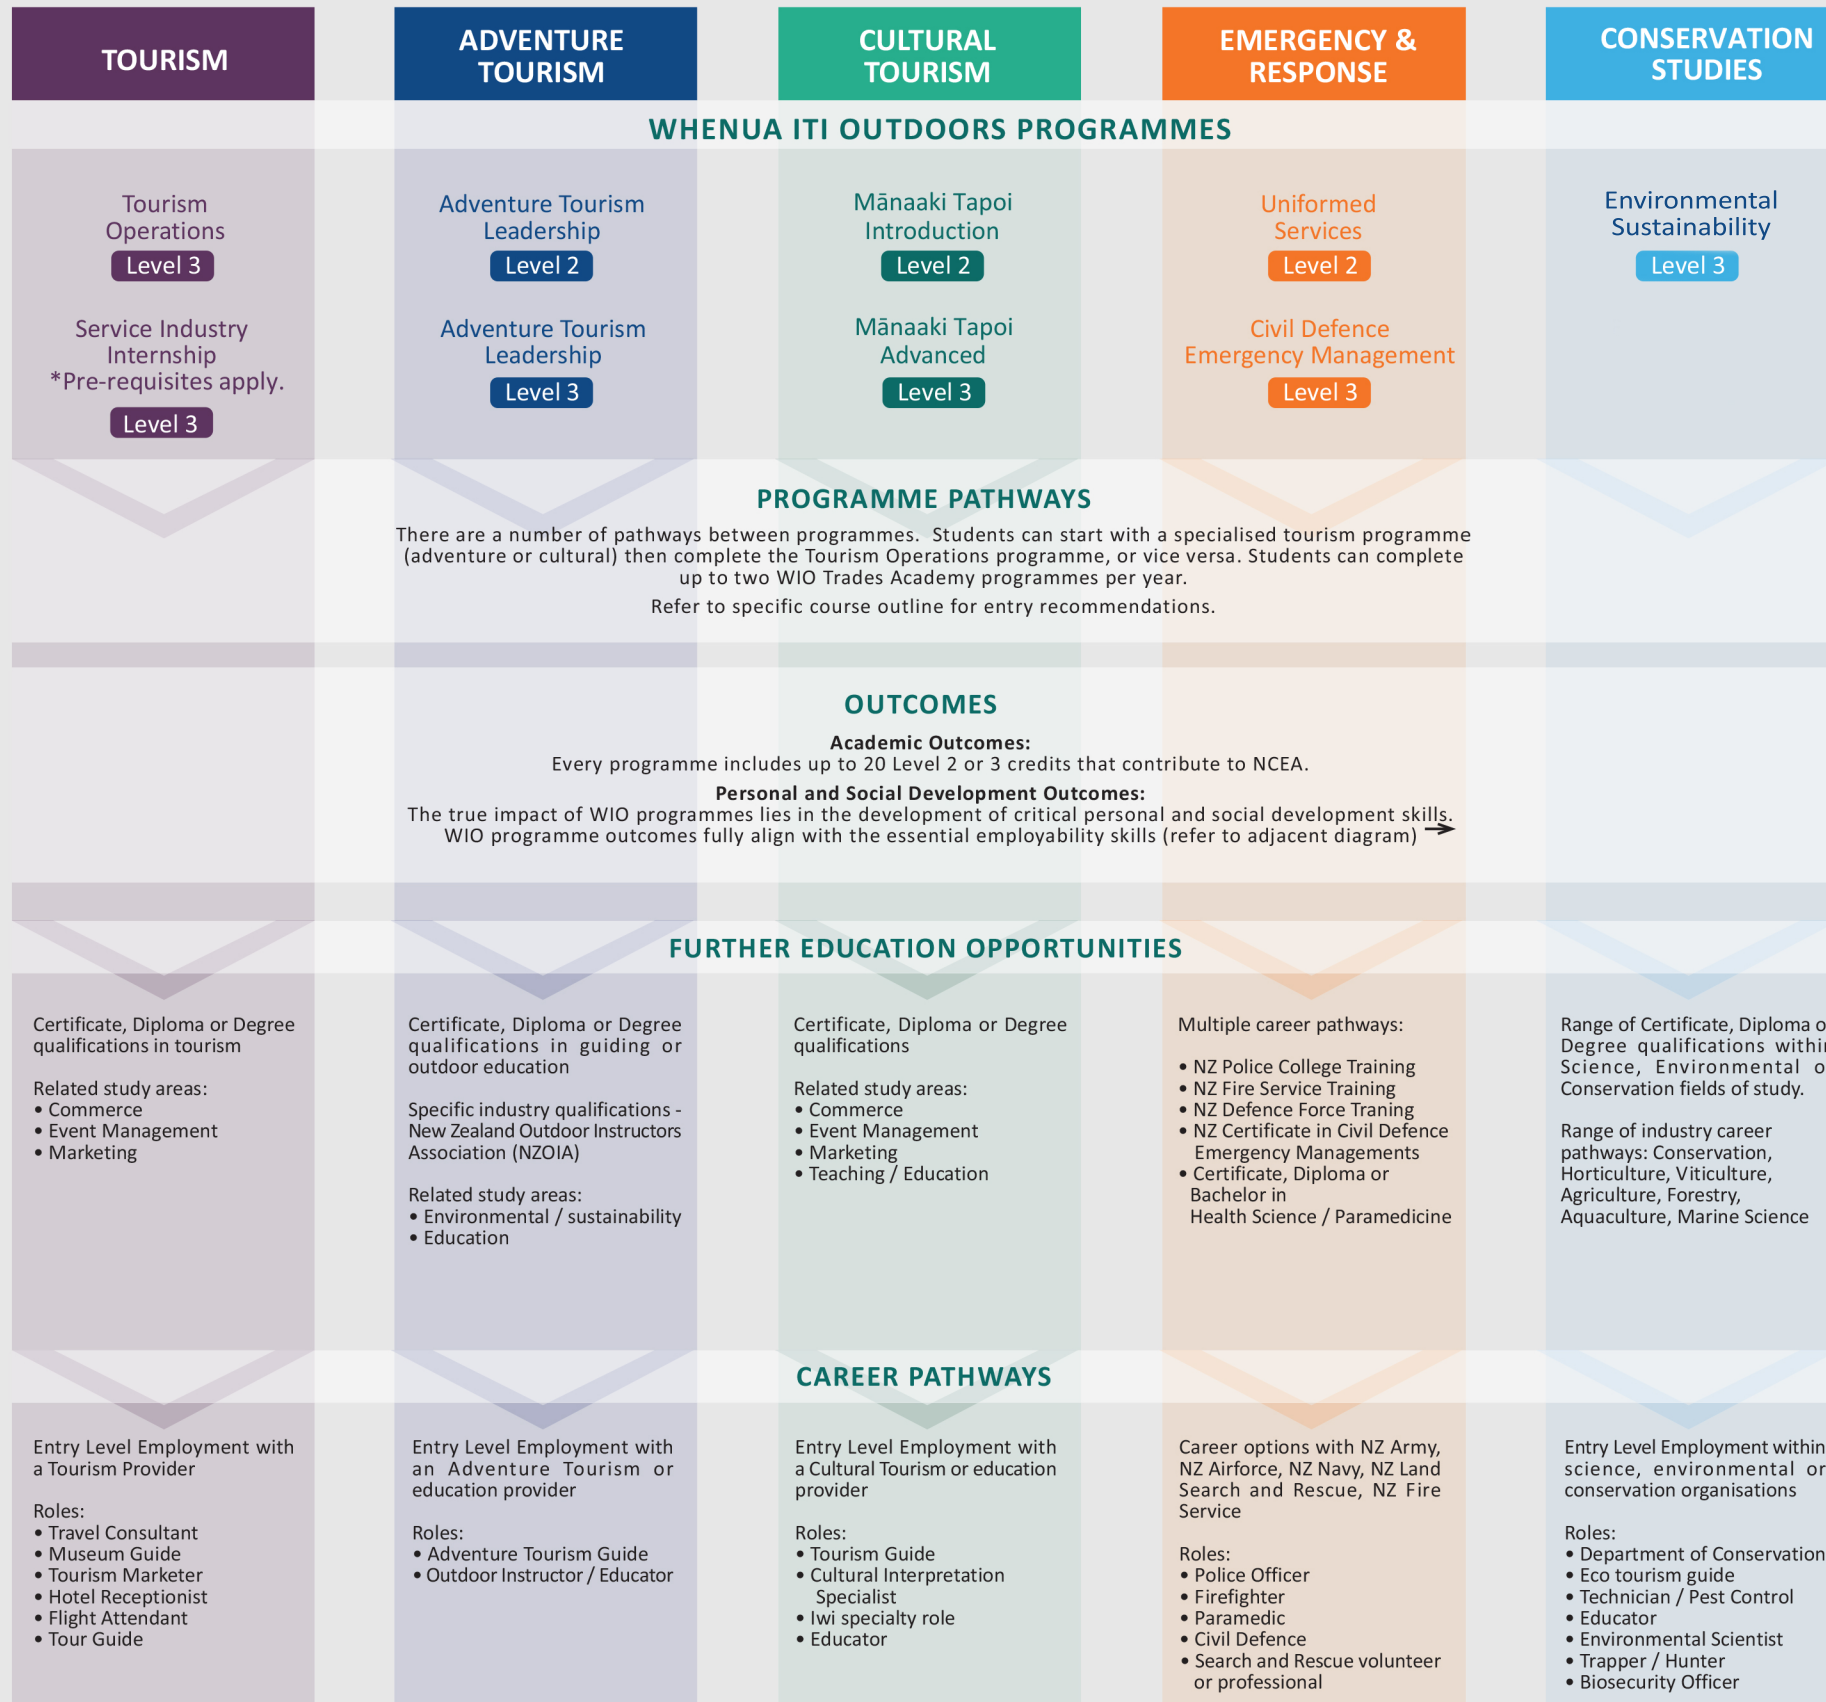

PROGRAMME PATHWAYS

Head to careers.govt.nz to search for specific qualifications & career options

EMPLOYABILITY SKILLS

Employability Skills Framework

In addition to academic achievement WIO programmes offer development of crucial employability skills, the essential skills that employers seek when recruiting staff. Employers look for employability skills alongside educational achievement and work experience. We commonly refer to these as personal or social skills, the development of which underpin all WIO programmes.